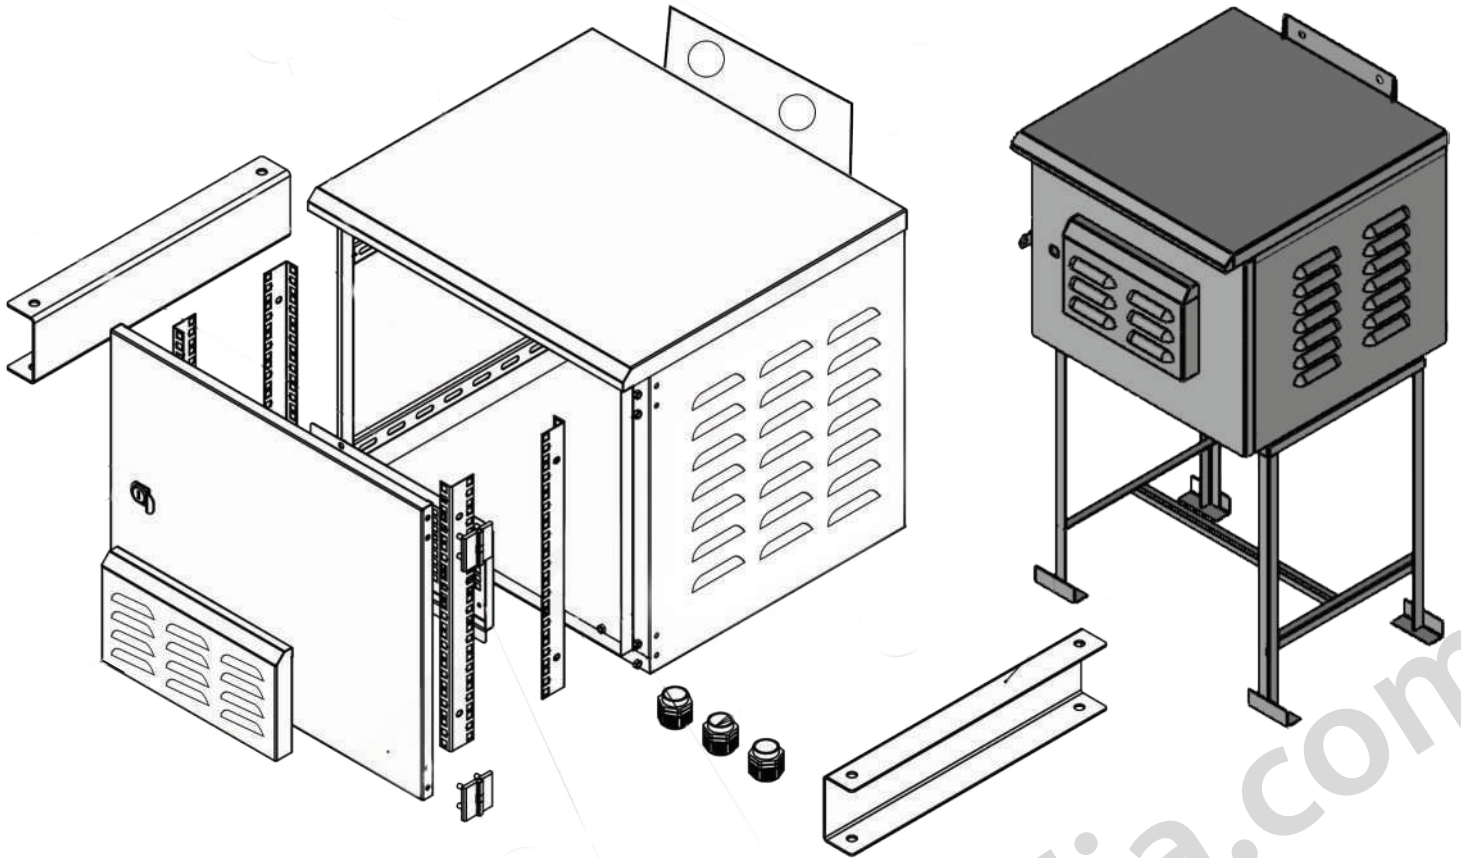

TECHNICAL SPECIFICATION

Rack Standard	Conform to DIN 41494 or equivalent standard
Construction	Welded
Front Door	Lockable With Rubber Gasket
Basic Frame	Mild Steel / Galvanized Steel
Equipment Mounting	DIN Std 10mm sq slots
Mounting Angle	19" Mounting angle made of formed steel
Standard Finish	Powder coated
Top, Bottom, Side and back	Welded, vented and cable entry provision on the bottom
Standard Color	Pure Polyester Grey RAL 7035
Mounting provision	Wall / Pole (Bracket)
Static Load	20Kg – 65Kg

**DATARACK OUTDOOR WALL /POLE MOUNT RACKS
PART CODE & DIMENSIONS**

PART CODE	TOTAL HEIGHT IN MM (H)	USABLE HEIGHT (H)	TOTAL WIDTH IN MM (W)	USABLE WIDTH IN INCHES (W)	TOTAL DEPTH IN MM (D)	USABLE DEPTH IN MM (D)
DRT-ODWM-5540-04U	230	4U	550	19"	400	350
DRT-ODWM-5540-06U	330	6U	550	19"	400	350
DRT-ODWM-5550-06U	330	6U	550	19"	500	450
DRT-ODWM-5560-06U	330	6U	550	19"	600	550
DRT-ODWM-5540-09U	450	9U	550	19"	400	350
DRT-ODWM-5550-09U	450	9U	550	19"	500	450
DRT-ODWM-5560-09U	450	9U	550	19"	600	550
DRT-ODWM-5540-12U	600	12U	550	19"	400	350
DRT-ODWM-5550-12U	600	12U	550	19"	500	450
DRT-ODWM-5560-12U	600	12U	550	19"	600	550
DRT-ODWM-5540-15U	730	15U	550	19"	400	350
DRT-ODWM-5550-15U	730	15U	550	19"	500	450
DRT-ODWM-5560-15U	730	15U	550	19"	600	550